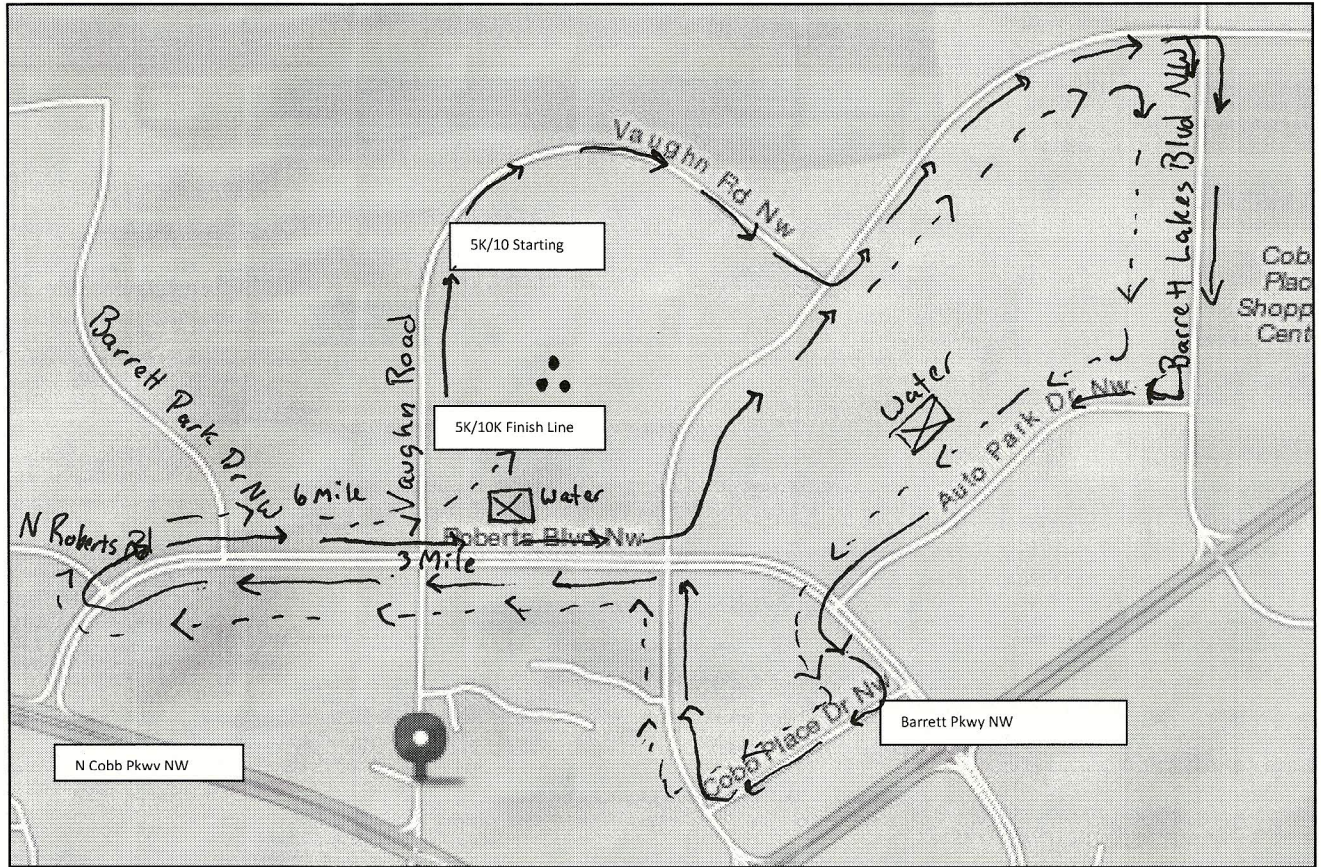

# 2011 Run for Life Course Map 10K

∴ After Race Party, Restrooms, t-shirts, Registration, check-in and Packet Pick-up

\* Parking

☒ Water

→ 1st lap

---> 2nd lap