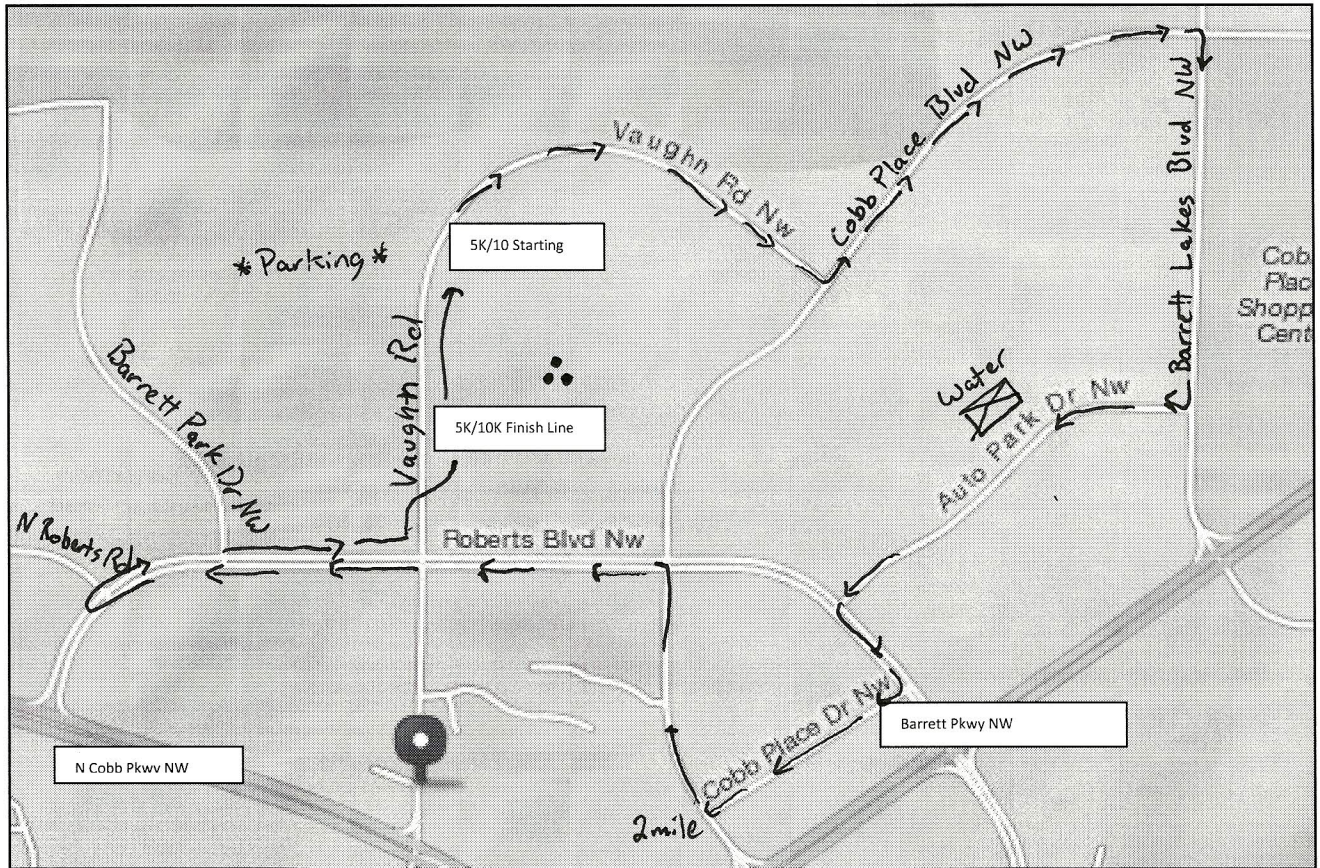

# 2011 Run for Life Course Map 5K

∴ - After Race Party, Restrooms, t-shirts, Registration, check in and Packet Pick-up

\* - Parking

☒ - Water